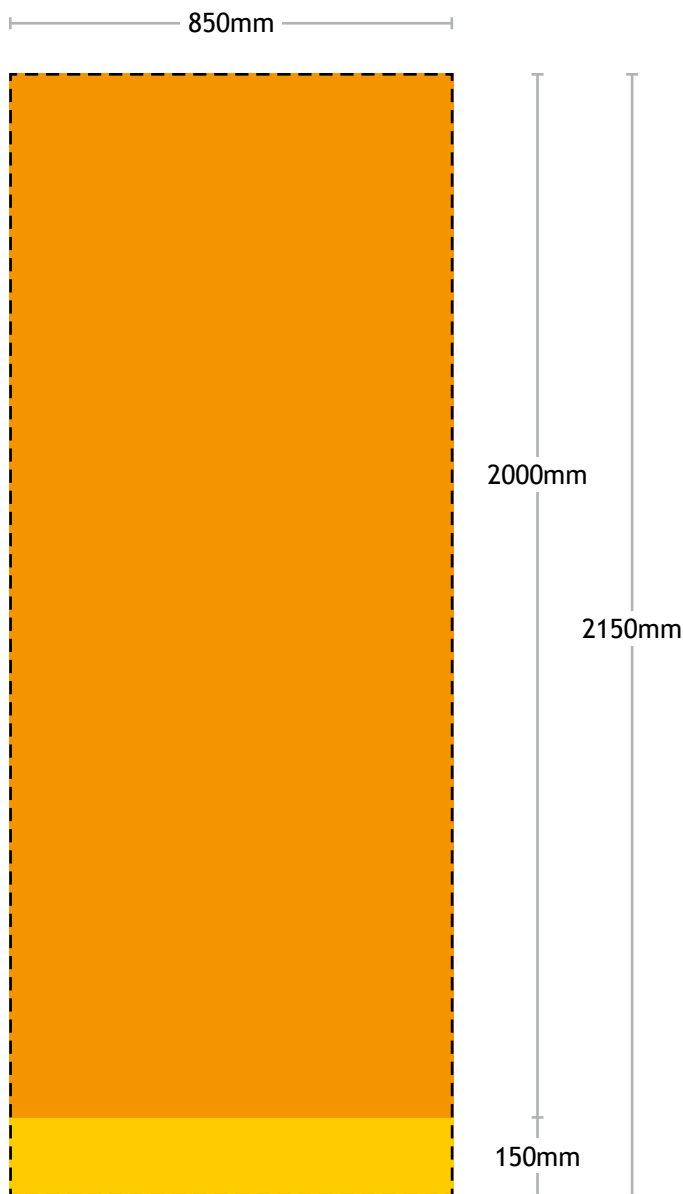

clearview
roller banners

dl-2 roller banner

2150mm × 850mm

 **Visible graphic area**
(2000mm × 850mm)

 **Image bleed area**
(150mm × 850mm, bleeds into the roller
mechanism, bleed artwork not required)