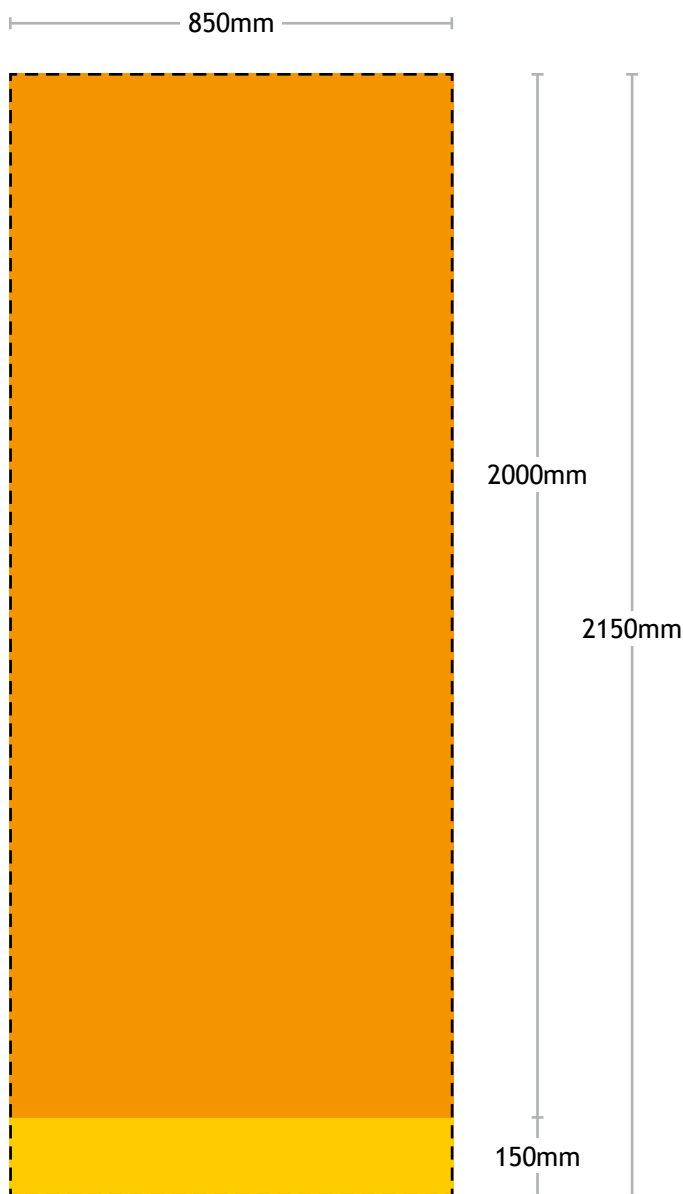

clearview
roller banners

dl-3 roller banner

2150mm × 850mm

 **Visible graphic area**
(2000mm × 850mm)

 **Image bleed area**
(150mm × 850mm, bleeds into the roller
mechanism, bleed artwork not required)