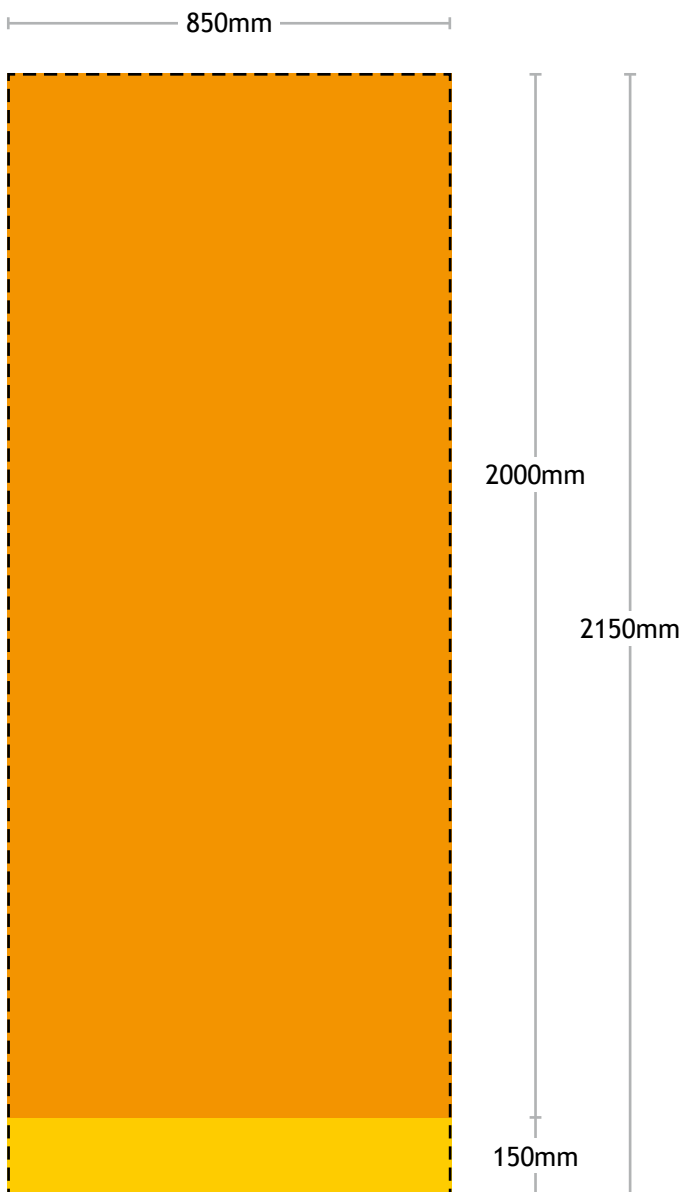

clearview
roller banners

st-art roller banner

2150mm × 850mm

 **Visible graphic area**
(2000mm × 850mm)

 **Image bleed area**
(150mm × 850mm, bleeds into the roller
mechanism, bleed artwork not required)