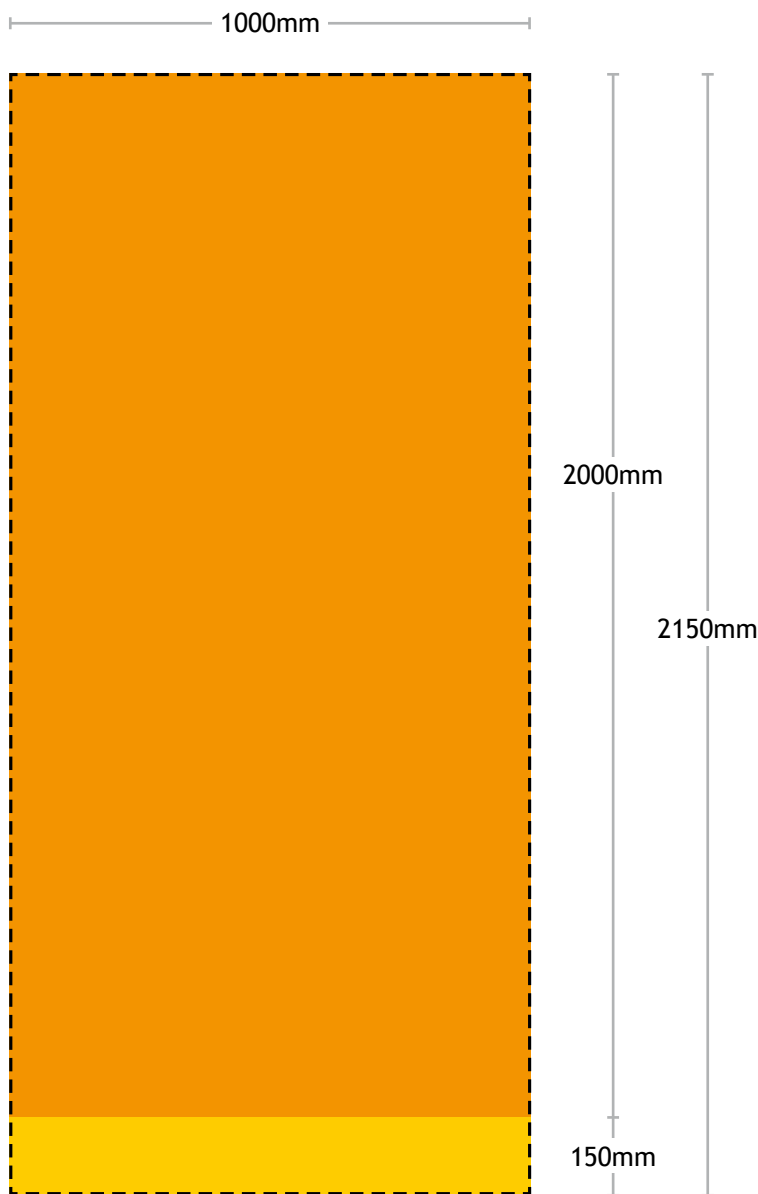

clearview
roller banners

st1-100 roller banner

2150mm × 1000mm

Visible graphic area
(2000mm × 1000mm)

Image bleed area
(150mm × 850mm, bleeds into the roller
mechanism, bleed artwork not required)