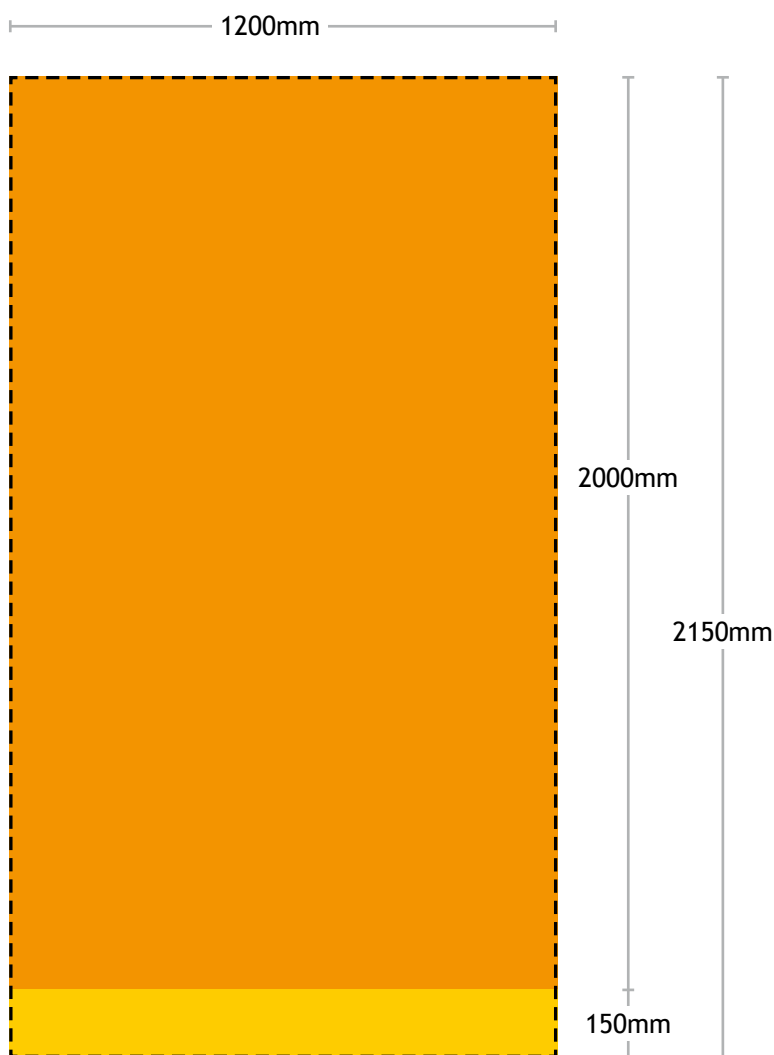

clearview
roller banners

st1-120 roller banner

2150mm × 1200mm

Visible graphic area
(2000mm × 1200mm)

Image bleed area
(150mm × 850mm, bleeds into the roller
mechanism, bleed artwork not required)