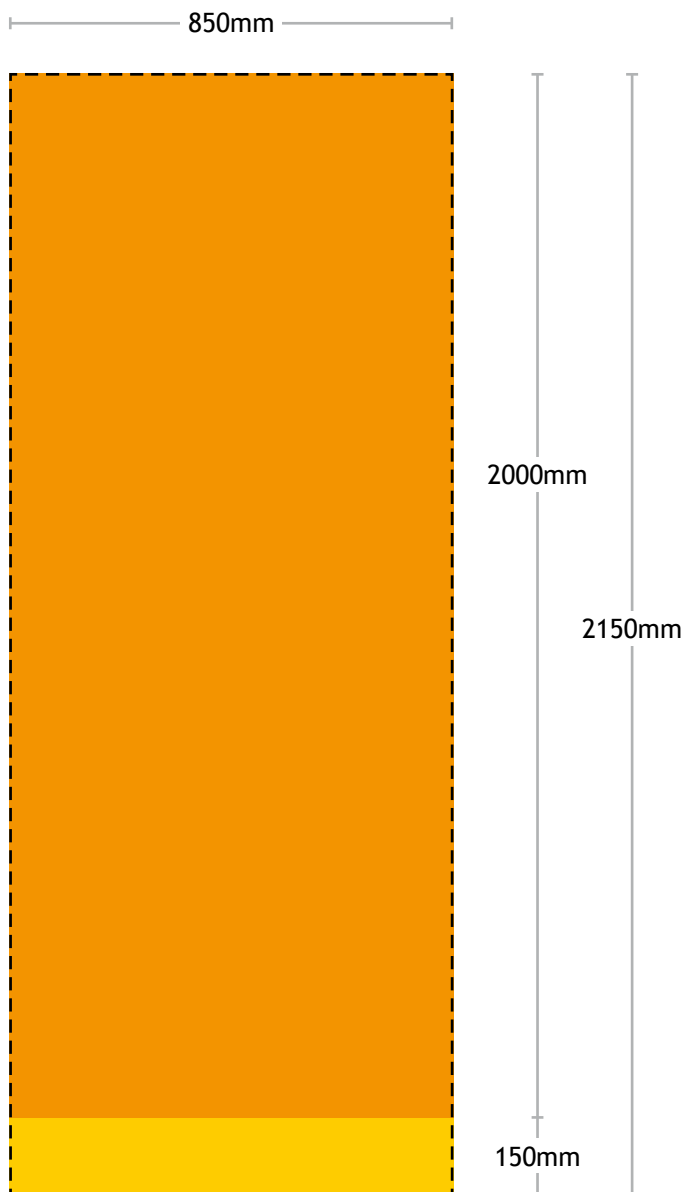

clearview
roller banners

st1-85 roller banner

2150mm × 850mm

 **Visible graphic area**
(2000mm × 850mm)

 **Image bleed area**
(150mm × 850mm, bleeds into the roller
mechanism, bleed artwork not required)