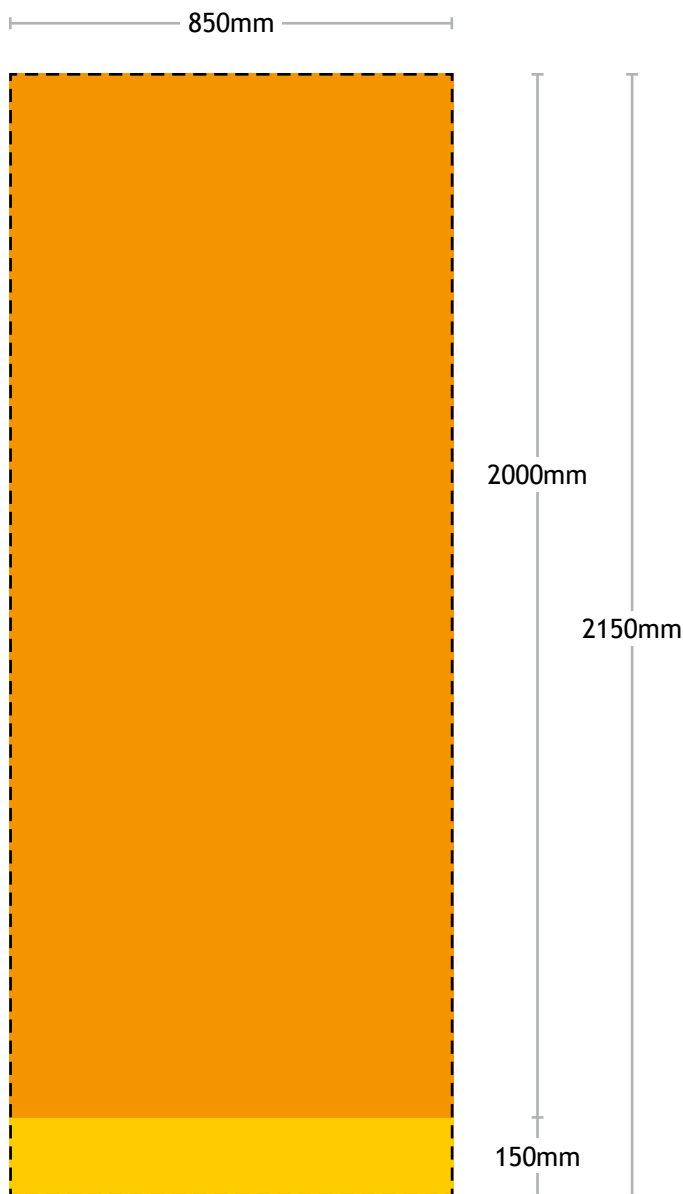

clearview
roller banners

st2-85 roller banner

2150mm × 850mm

 **Visible graphic area**
(2000mm × 850mm)

 **Image bleed area**
(150mm × 850mm, bleeds into the roller
mechanism, bleed artwork not required)